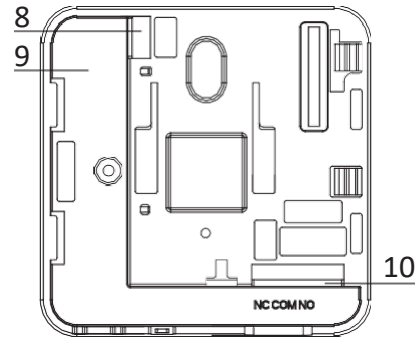

GD-P201 Series Gas Leak Alarm

Introduction

GD-P201 Series (New Generation) Gas leak alarm is a kind of wall-hung household gas alarm designed to detect the concentration of combustible and toxic gases or vapors. It provide a visual and audible signals when the gas concentration reaches presetting level, remind you take prompt favorable action , you may start up other link equipment, ventilate gas or shut off gas supply to avoid Fire, explosion, suffocation, and other evil accident. The alarms are available for liquefied petroleum gas (LPG), natural gas (Methane), propane, town gas etc. They are not only installed at home, but also used at any other potentially hazardous areas.

Front Panel

Back Inner Structure

1	Buzzer	6	Gas Intake holes
2	Power Light	7	Test/Reset
3	Fault Light	8	Power In
4	Alarm Light	9	Power supply
5	Warm up Light	10	Valve and Relay output

SPECIFICATION:

Sensor type	High performance semiconductor sensor	Response time	≤30s Auto-Recover
Detecting gas	Natural gas/LPG	Sampling method	Natural diffusion
Working voltage	AC220V±15% AC110V±15%	Detecting range	0~20%LEL
Consumption	Static power consumption<0.3W,	Alarming point	10% LEL
	Dynamic power consumption<0.9 W	Alarming mode	Visual and audible
Working environment	Temperature: -10°C~55°C;	Alarming sound	≥85dB (1m)
	Humidity: ≤93%RH, no dew;	Sensor life	5 years
	Ambient pressure: 86kPa~106kPa;	IP degree	IP30
Rest type	Automatic / Manual	Optional function	<input type="checkbox"/> Gas cut-off Valve <input type="checkbox"/> Relay output