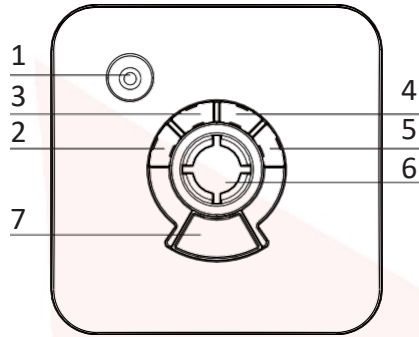

GD-P201 Series Gas Leak Alarm

Introduction

GD-P201 Series (New Generation) Gas leak alarm is a kind of wall-hung household gas alarm designed to detect the concentration of combustible and toxic gases or vapors. It provide a visual and audible signals when the gas concentration reaches presetting level, remind you take prompt favorable action , you may start up other link equipment, ventilate gas or shut off gas supply to avoid Fire, explosion, suffocation, and other evil accident. The alarms are available for liquefied petroleum gas (LPG), natural gas (Methane), propane, town gas etc. They are not only installed at home, but also used at any other potentially hazardous areas.

Front Panel

Back Inner Structure

1	Buzzer	6	Gas Intake holes
2	Power Light	7	Test/Reset
3	Fault Light	8	Power In
4	Alarm Light	9	Power supply
5	Warm up Light	10	Valve and Relay output

SPECIFICATION:

Sensor type	High performance semiconductor sensor	Response time	≤30s Auto-Recover
Detecting gas	Natural gas/LPG	Sampling method	Natural diffusion
Working voltage	AC220V±15% AC110V±15%	Detecting range	0~20%LEL
Consumption	Static power consumption<0.3W,	Alarming point	10% LEL
	Dynamic power consumption<0.9 W	Alarming mode	Visual and audible
Working environment	Temperature: -10°C~55°C;	Alarming sound	≥85dB (1m)
	Humidity: ≤93%RH, no dew;	Sensor life	5 years
	Ambient pressure: 86kPa~106kPa;	IP degree	IP30
Rest type	Automatic / Manual	Optional function	<input type="checkbox"/> Gas cut-off Valve <input type="checkbox"/> Relay output